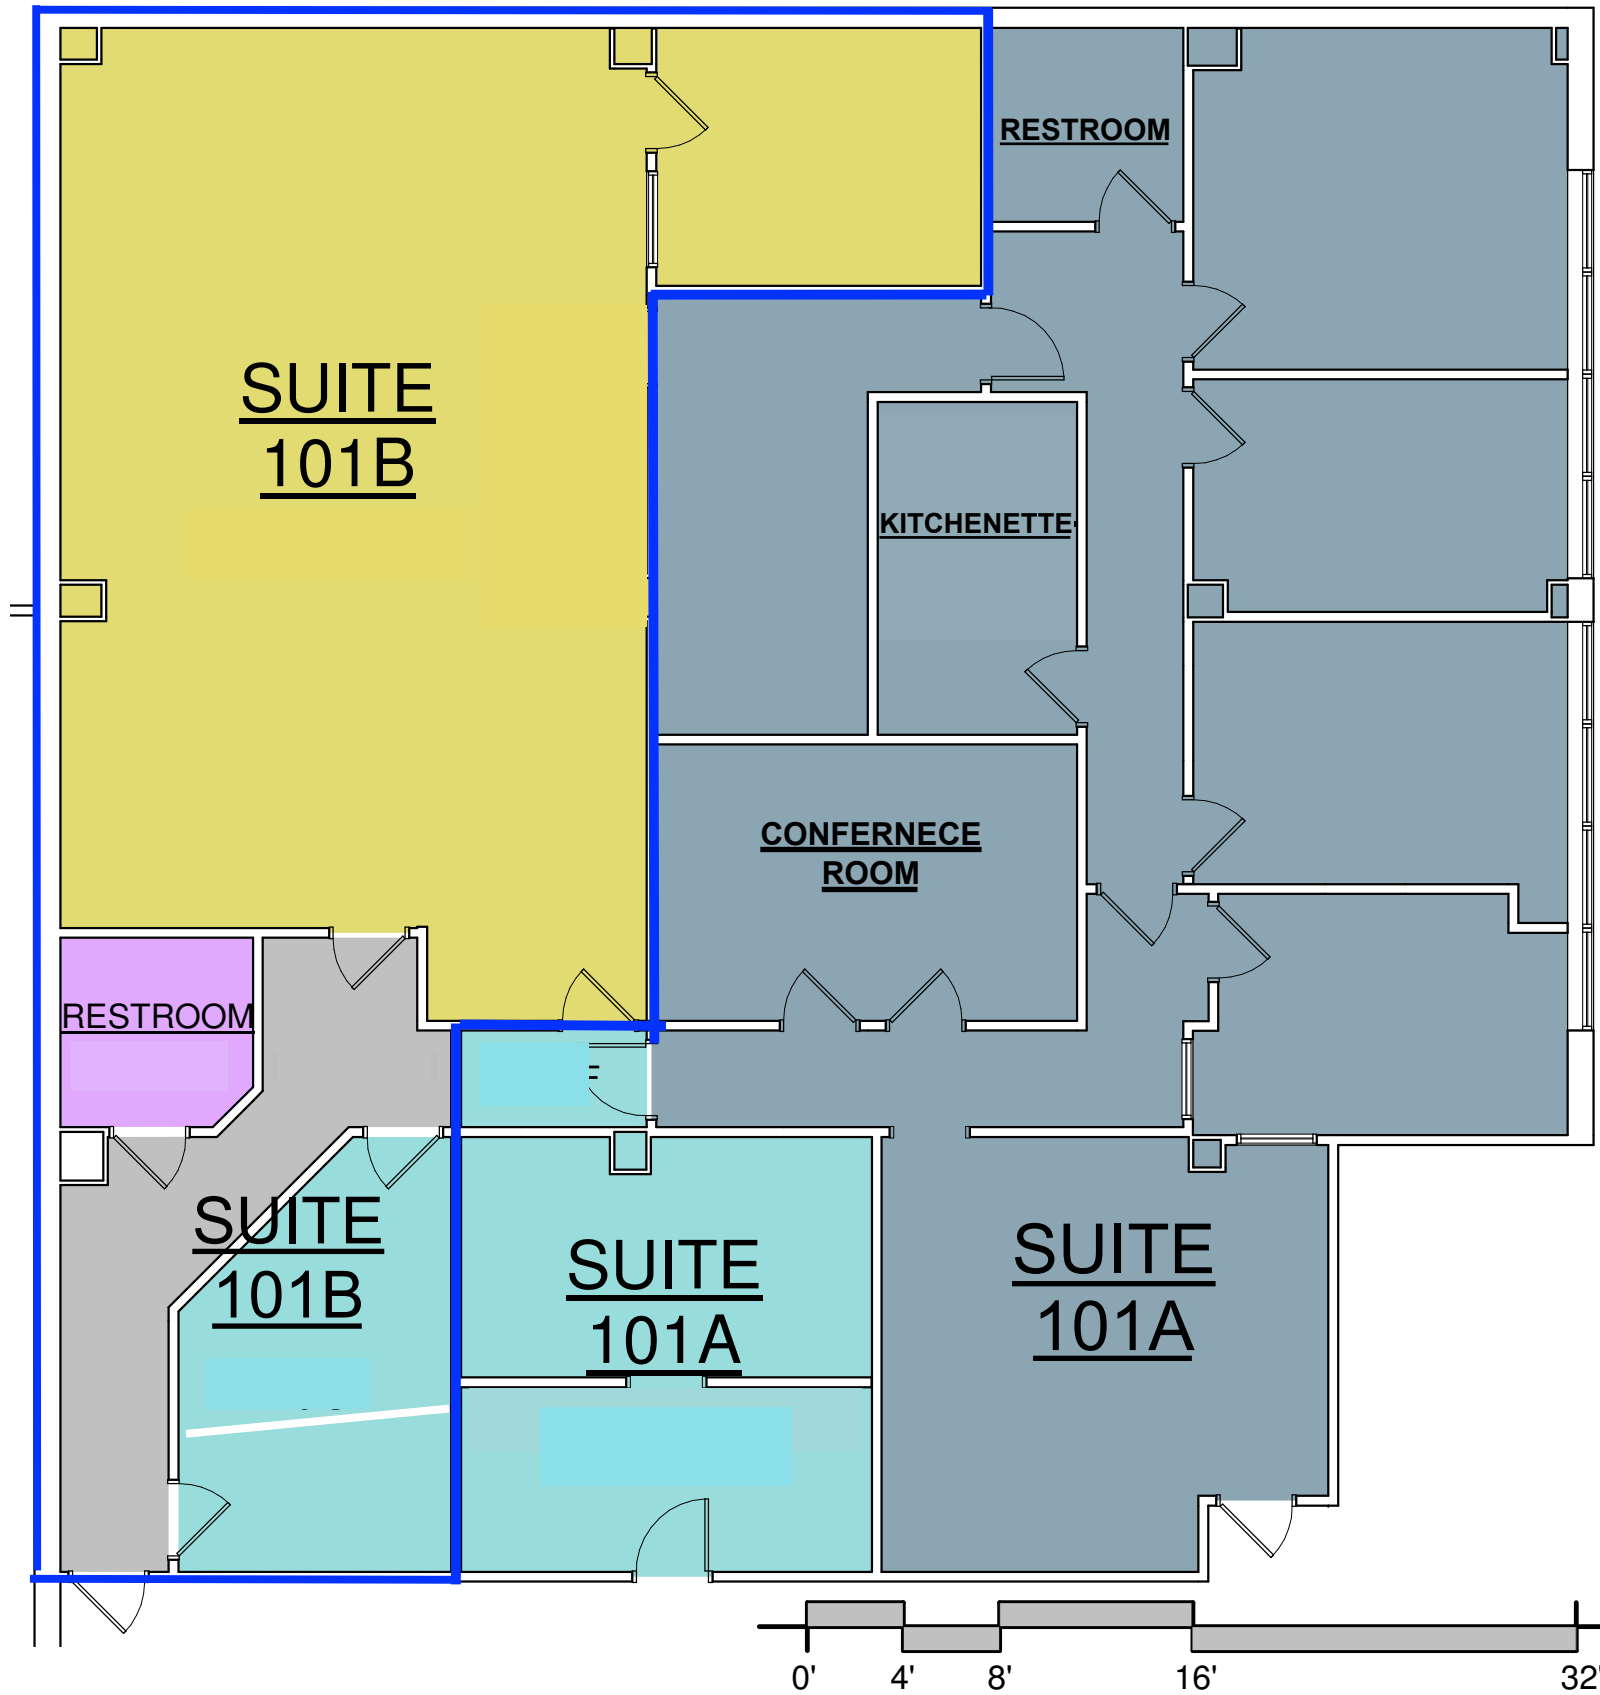

Square Foot Breakdown

101A - 2,325 SF

101B - 1,555 SF

Total SF - 3,880 SF

Note: Tenant is responsible to verify the square footage.

MULBERRY CENTER
315 WEST JAMES ST., LANCASTER, PA

SUITE 101 - LEASE PLAN 1/8" = 1'-0"
11.28.2022